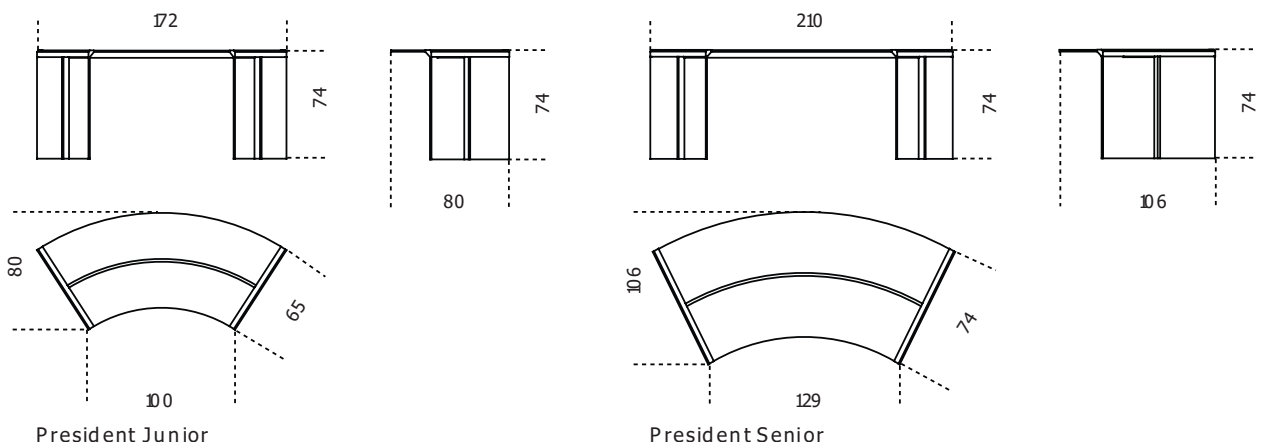

Gallotti&Radice

President Junior / President Senior

1971

Desk with 10mm (President Junior) or 12mm (President Senior) transparent, extralight or smoked "grigio Italia" tempered glass. Bright or satin stainless steel metal parts. Also available bright brass, satin brass or embossed white or black lacquered metal parts.

Cm (L x W x H)	Inches (L x W x H)
172 x 80 x 74	67 ³ / ₄ x 31 ¹ / ₂ x 29 ¹ / ₄
210 x 106 x 74	82 ³ / ₄ x 41 ³ / ₄ x 29 ¹ / ₄

Finishings

Glass

"Grigio Italia"

Extralight

Transparent

Metal

Bright brass